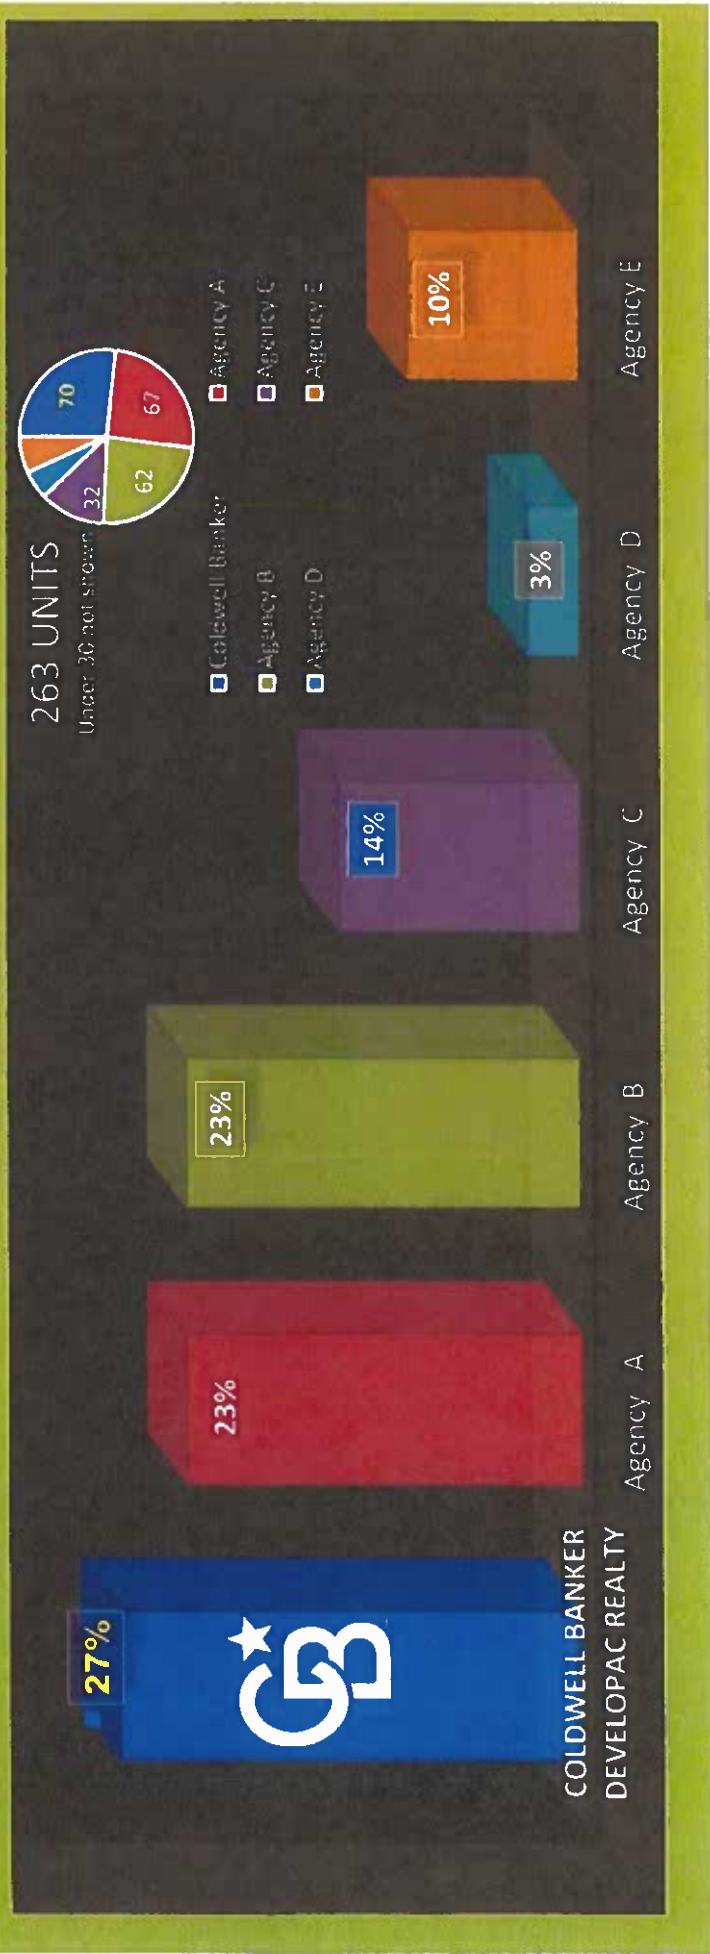

COLDWELL BANKER
DEVELOPAC REALTY

Coldwell Banker Developac Realty
A MARKET LEADER

DuBois Area Market Share

Obtained from CJAR MLS 10/7/2022 ~ Includes Treasure Lake

3RD QTR SOLD REPORT

CALL 375-1167 www.developac.com

The above representation was obtained with data from the Clearfield Jefferson Association of Realtors MLS as of 10/7/2022. It does not include commercial, camps, land, lot or multi-family properties. Sold listings volume reflect which office actually sold the property whether or not it was their listing. Using the single count method. Market area consists of DuBois Area including Treasure Lake. *Agency's A, B, C, D and E are from the Local MLS