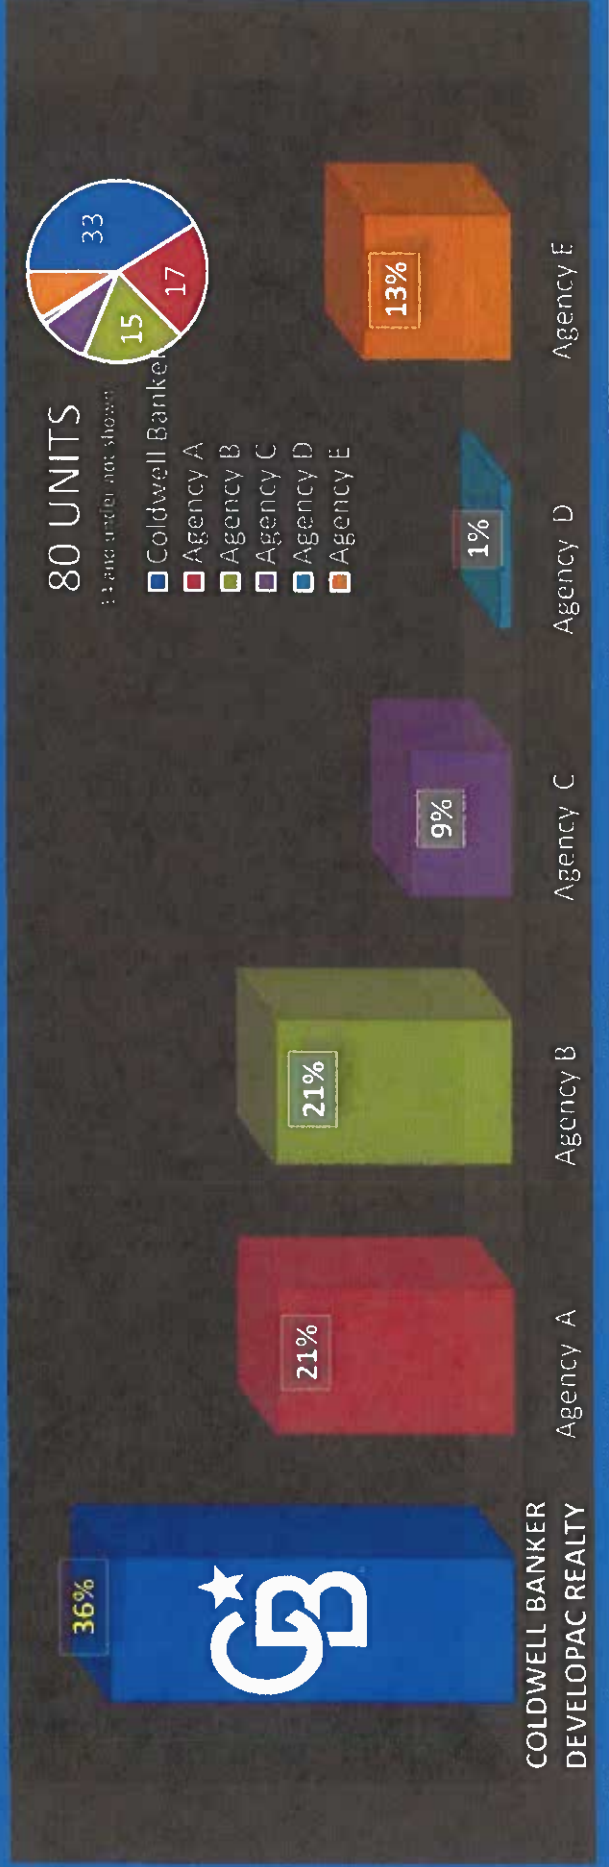

**COLDWELL BANKER
DEVELOPAC REALTY**

Coldwell Banker Developac Realty

CONTINUES TO LEAD THE WAY

Treasure Lake Market Share

Obtained from CIAR MLS Effective 10/7/2022 ~ Treasure Lake market only

3RD QTR SOLD REPORT 2022

CALL 375-1167 www.developac.com

The above representation was obtained and computed from data from the Clearfield Jefferson Association of Realtors MLS as of 10/7/2022. It does not include commercial, camps, land or lot properties. Sold listings volume reflect which office actually sold the property whether or not it was their listing. Using the single count method. Market area consists of Treasure Lake Area only. Agency's A, B, C, D and E are from the local MLS.